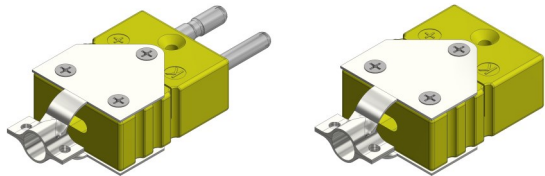

Standard Thermocouple Connectors

Standard Thermocouple Plug - 1065

<u>Model</u>	<u>Connector Color</u>	
1065-K	Yellow	
1065-J	Black	
1065-T	Blue	205°C continuous
1065-E	Purple	
1065-N	Orange	
1065-R	Green	
1065-S	Green	

Note: 1065-K shown for catalog purposes

Standard Thermocouple Jack - 1015

<u>Model</u>	<u>Connector Color</u>	
1015-K	Yellow	
1015-J	Black	
1015-T	Blue	205°C continuous
1015-E	Purple	
1015-N	Orange	
1015-R	Green	
1015-S	Green	

Note: 1015-K shown for catalog purposes

Cable Clamp - 1080

Model: 1080

Description: Cable clamp for standard connectors, 3/16" to 3/8" OD cable

Note: Connector not included