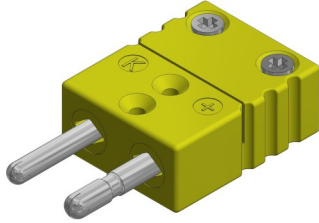

Standard Thermocouple Connectors

Standard Thermocouple Plug - 1065

<u>Model</u>	<u>Connector Color</u>	
1065-K	Yellow	
1065-J	Black	
1065-T	Blue	205°C continuous
1065-E	Purple	
1065-N	Orange	
1065-R	Green	
1065-S	Green	

Note: 1065-K shown for catalog purposes

Standard Thermocouple Jack - 1015

<u>Model</u>	<u>Connector Color</u>	
1015-K	Yellow	
1015-J	Black	
1015-T	Blue	205°C continuous
1015-E	Purple	
1015-N	Orange	
1015-R	Green	
1015-S	Green	

Note: 1015-K shown for catalog purposes

Cable Clamp - 1080

Model: 1080

Description: Cable clamp for standard connectors, 3/16" to 3/8" OD cable

Note: Connector not included