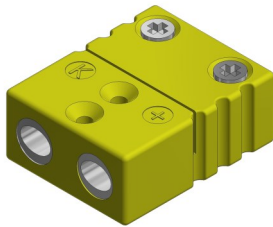

Standard Thermocouple Connectors

Standard Thermocouple Plug - 1065

<u>Model</u>	<u>Connector Color</u>	
1065-K	Yellow	
1065-J	Black	
1065-T	Blue	205°C continuous
1065-E	Purple	
1065-N	Orange	
1065-R	Green	
1065-S	Green	

Note: 1065-K shown for catalog purposes

Standard Thermocouple Jack - 1015

<u>Model</u>	<u>Connector Color</u>	
1015-K	Yellow	
1015-J	Black	
1015-T	Blue	205°C continuous
1015-E	Purple	
1015-N	Orange	
1015-R	Green	
1015-S	Green	

Note: 1015-K shown for catalog purposes

Cable Clamp - 1080

Model: 1080

Description: Cable clamp for standard connectors, 3/16" to 3/8" OD cable

Note: Connector not included