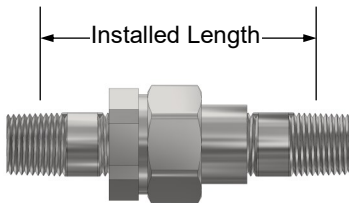

## Nipple - N0

### Models:

N0-CL	N0-1.5	N0-2
N0-2.5	N0-3	N0-3.5
N0-4	N0-4.5	N0-5

**Description:** 1/2" NPT galvanized electrical conduit nipple

### Model      NPT

UN0-12	1/2" NPT
UN0-34	3/4" NPT
UN0-10	1" NPT

**Description:** NPT galvanized electrical union