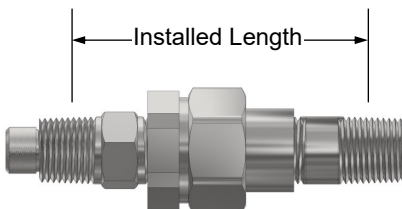

Spring Loaded Bushing / Union / Nipple - TXUN0

Model   Installed Length

TXUN0-12-3	3"
TXUN0-12-4	4"
TXUN0-12-6	6"

Description: 1/2" NPT galvanized electrical conduit spring loaded bushing, union, nipple assembly