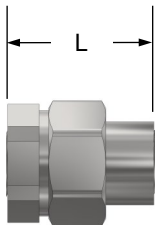

# Assembly Fittings - Galvanized

## Nipple - N0

### Models:

N0-CL	N0-1.5	N0-2
N0-2.5	N0-3	N0-3.5
N0-4	N0-4.5	N0-5

**Description:** 1/2" NPT galvanized electrical conduit nipple