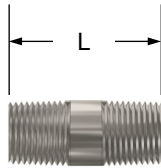

# Assembly Fittings - Galvanized

## Nipple - N0

### Models:

N0-CL	N0-1.5	N0-2
N0-2.5	N0-3	N0-3.5
N0-4	N0-4.5	N0-5

**Description:** 1/2" NPT galvanized electrical conduit nipple